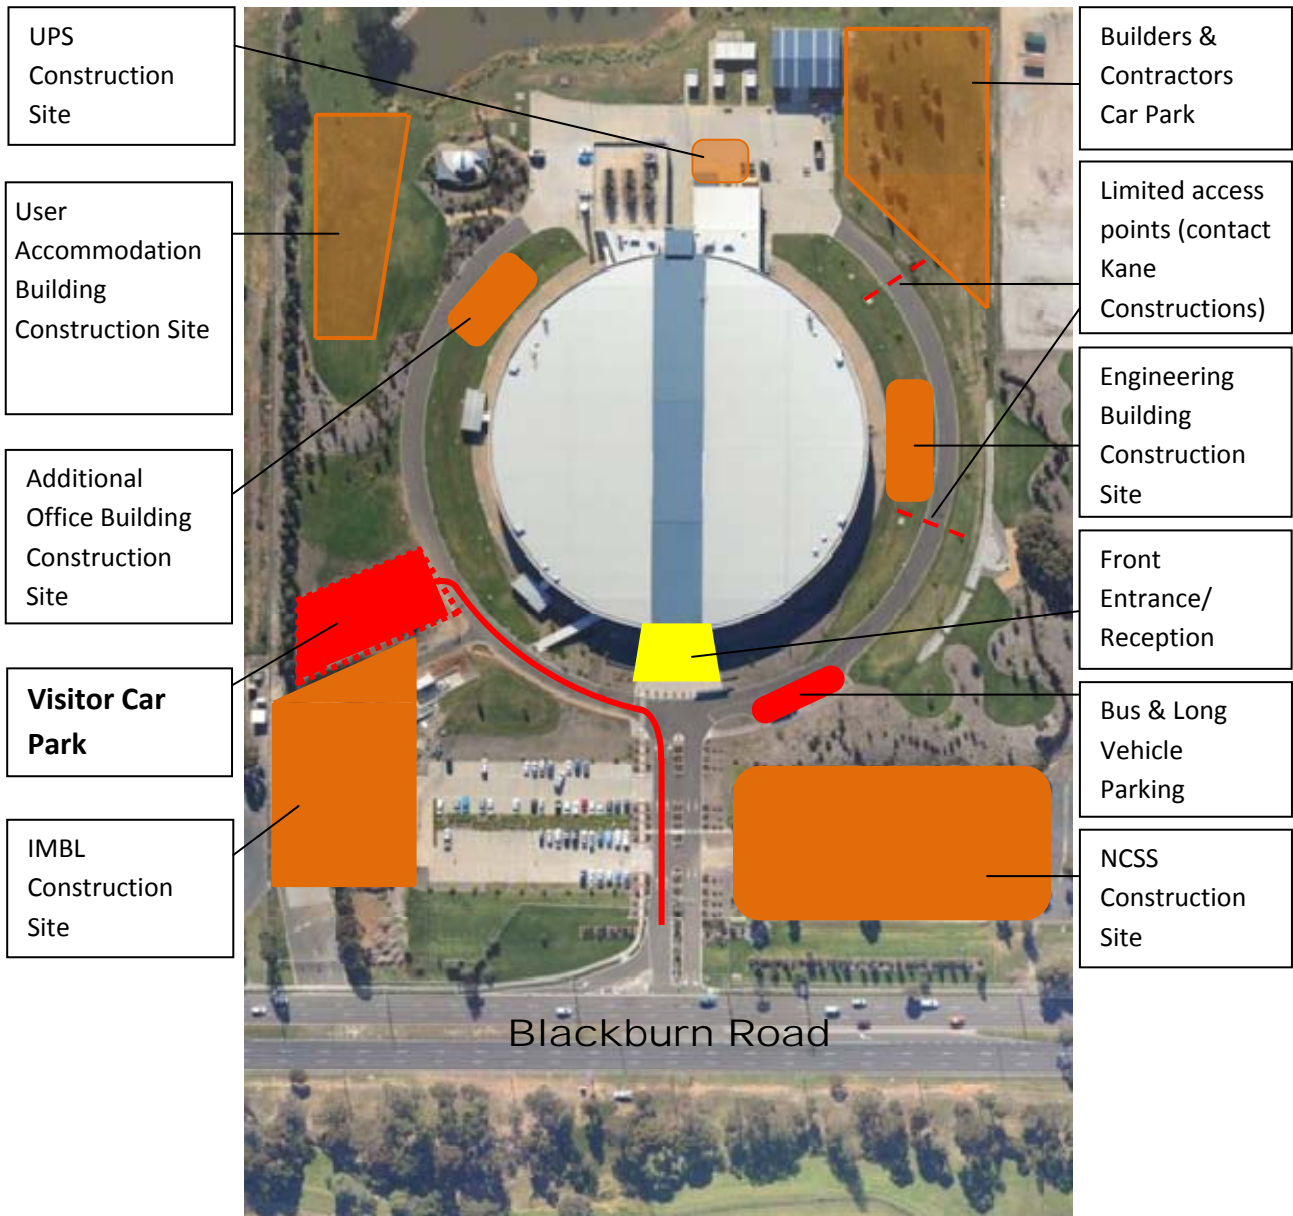

Australian Synchrotron Visitor Parking Information

Australian Synchrotron

Please Note: The boom gate at the front entrance operates from 10am weekdays and all weekend.

Any visitors arriving after 10am will need to use the intercom situated on the boom gate box.

Please identify yourself and who you are here to see and security will raise the gate for your entry.

Thank you for your cooperation.